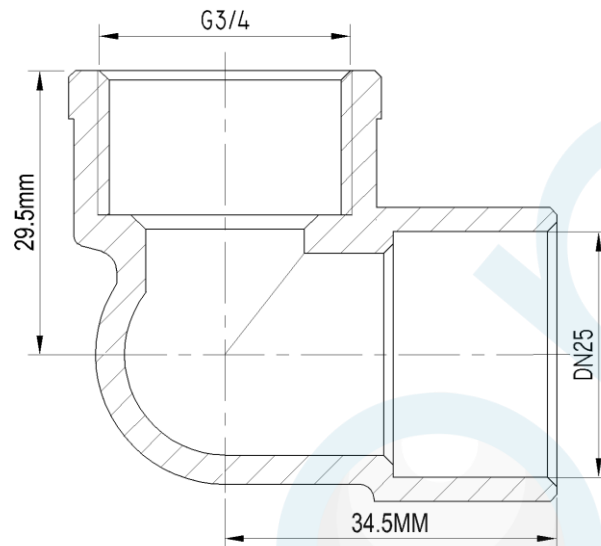

ELBOW CxF NO.14 20mm OD x 20mm FI

Product Code : 83122

Brand Name: **elson**

Product Specification

- Watermark Licence Number: WMKA 02497
- In compliance with AS 3688
- Material: DR Brass, Complies with AS 2345
- Suitable for Potable Water – complies with AS/NZS 4020
- Maximum Working Temperature: 95°C
- Maximum Working Pressure at 20°C : 2100Kpa
- Threads are all BSP